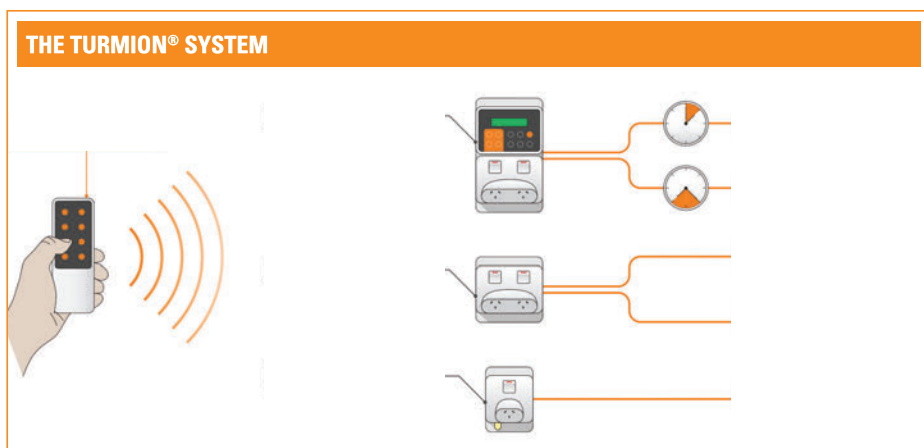

TURMION®

REMOTE CONTROLS FOR POOL & OUTDOOR APPLIANCES

Simply A Better Choice

SCAN FOR
MORE INFO

TURMION® REMOTE CONTROLS

PRODUCT INFORMATION

- The Turmion® System is ideal for easy automation of your plug in appliances, from wherever and whenever you want to control them.
- Turmion® allows you to remotely turn on and off any electrical appliance with the hand held remote or smart device around your swimming pool, spa, home and backyard from a distance.
- You can create multiple programmed sequences to power devices on and off automatically.
- Any device with a 10 amp power point (or optional 15 amp) can be stopped and started automatically.
- All units are weatherproof, wall mountable and Australian made ISO 9001.

TURMION®

- The Turmion® Link Control Unit and remote allows you to remotely control two 10 amp power points at a single location. With the Master Control System you can preset them to come on and off as many times a day as you wish.

TURMION® PRO

- The Turmion® Pro System is available with WiFi connectivity. This system can be operated from your mobile phone with the app and includes the ability to set up timing as well as scene control.

TURMION® PRO WiFi TXF TRANSFORMER

- The Turmion® Pro WiFi TXF Transformer lets you do it all from your mobile phone – switch lights on and off, change colours, set scenes and create timers. Using the app you can schedule your pool lights to turn on at specific times. With the Turmion® Pro WiFi TXF2 you can control two lights and set individual timers for each.